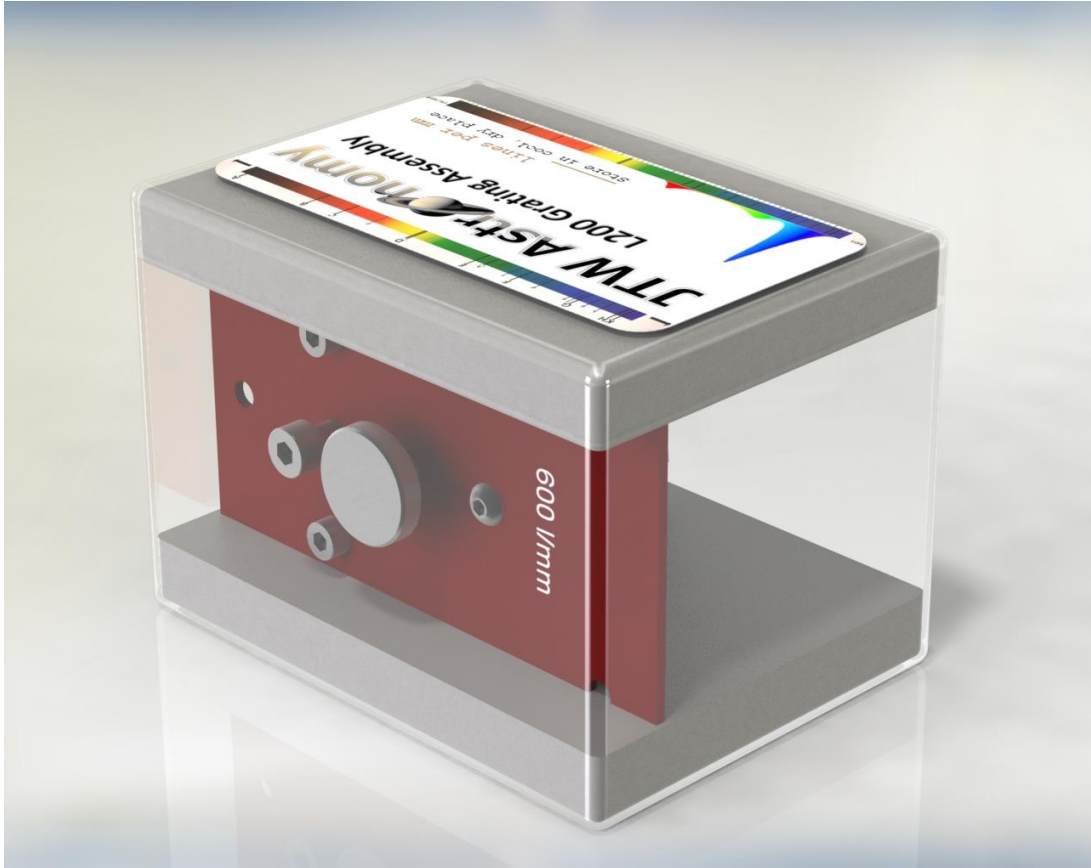

Spectra L200 Pricing Information

Fig 1.1 – Standard assembled L200

Standard Spectroscopy Kit

- One complete L200 in component form
- Slit options to be specified separately, choice of reflective (recommended) or adjustable slit
- Kit includes one grating assembly of 600 l/mm
- Hard-coat maroon anodised finish with silk screened details as standard
- Custom colours no longer available (apologies), decision made to reduce costs
- Pelican Storm iM2300 protective case available, choice of cubed inserts or laser cut anti-static inserts
- Assembly service available

Deluxe L200 Information

Fig 1.2 – Deluxe L200 with accessories

The L200 Deluxe issue is available in limited numbers for the discerning amateur. The gold anodising sets it apart from the standard kit, the system comes complete with all available accessories, a full set of grating assemblies, neon and relco quick change calibration lamps and a protective case with laser cut inserts to protect your investment.

Scope of delivery

- One complete assembled L200
- Reflective slit
- Assembled
- Full set of grating assemblies (150, 300, 600, 1200 & 1800 l/mm)
- Calibration lamp with neon and relco quick change bulb
- Hardcoat gold anodised finish with silk screened details
- Pelican Storm iM2300 protective case with laser cut, anti-static foam inserts (prevent attracting dust or risk to an attached camera)

Grating Assembly

Fig 1.3 – L200 Grating assembly and protective case

The L200 has a quick change grating system, simply remove three RVS thumbscrews and you can replace the grating in just a few minutes. The standard L200 kit and assembled scope are supplied with a 600 l/mm grating. Also available are 150, 300, 1200 and 1800 l/mm gratings